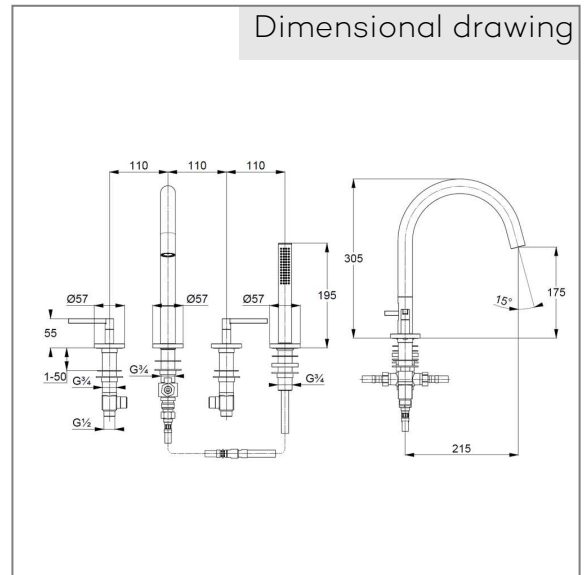

Technical Data

KLUDI NOVA FONTE
concealed 4-hole bath/ shower mixer
DN 15
Style: Puristic

Ref.:
204250515

Finishes:
05 chrom

Product description
Manufacturer KLUDI GmbH & Co. KG
Typ: KLUDI NOVA FONTE
concealed 4-hole bath/ shower mixer
Ref.: 204250515

concealed 4-hole bath/ shower mixer
two handle mixer
extractable hand shower
4-hole tiles deck mounted installation
Wing handle metal
Aerator, S-Pointer M24
ceramic headparts 90°
flow rate at 3 bar 27 l/ min.
Hand shower hoses M15 x 1500 mm
flexible pressure supply hoses G 1/2 x 1/2 x 400 mm

hand shower 1 S
1 spray pattern
Volumen
with cleaning system
sieve seal

Product picture

Dimensional drawing

Flow rate diagram