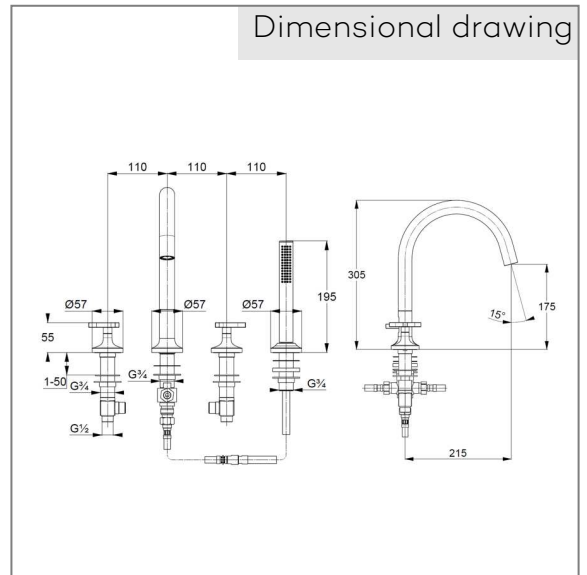

## Technical Data

KLUDI NOVA FONTE  
concealed 4-hole bath/ shower mixer  
DN 15  
Style: Decó

Ref.:  
204250539

Finishes:  
05 chrom

Product description  
Manufacturer KLUDI GmbH & Co. KG  
Typ: KLUDI NOVA FONTE  
concealed 4-hole bath/ shower mixer  
Ref.: 204250539

concealed 4-hole bath/ shower mixer  
two handle mixer  
extractable hand shower  
4-hole tiles deck mounted installation  
Wing handle metal  
Aerator, S-Pointer M24  
ceramic headparts 90°  
flow rate at 3 bar 27 l/ min.  
Hand shower hoses M15 x 1500 mm  
flexible pressure supply hoses G 1/2 x 1/2 x 400 mm

hand shower 1 S  
1 spray pattern  
Volumen  
with cleaning system  
sieve seal

Product picture

Dimensional drawing

Flow rate diagram