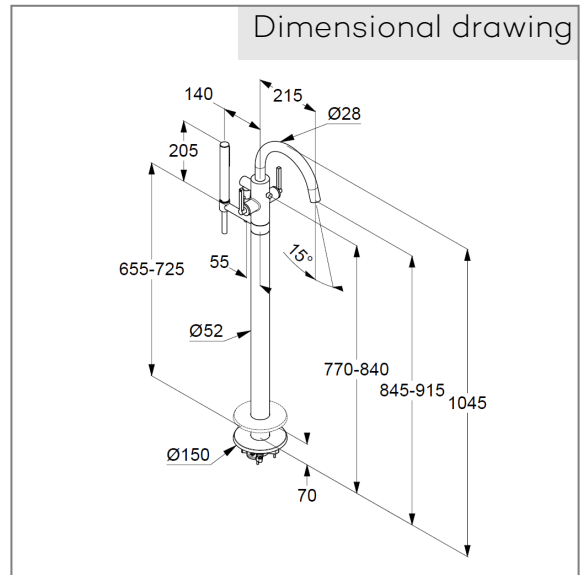

bath and shower mixer  
two handle mixer  
trim set without pre-installation set  
pre installation set KLUDI FLEXX.BOXX Art. Nr. 88088  
floor standing for free standing bath tubes  
with shower holder  
automatic diverter: shower/ bath  
Wing handle metal  
Aerator, S-Pointer M24  
protected against back flow  
shower outlet 1/2 inch  
flow rate at 3 bar= 27 l/ min.  
fixed spout  
hand shower and shower hose 1250 mm

hand shower 1 S  
1 spray pattern  
Volumen  
with cleaning system  
sieve seal

Shower hose  
plastic coated  
with conical nuts  
anti twist  
G 1/2 x G 1/2 x 1250 mm

Product picture

Dimensional drawing

Flow rate diagram