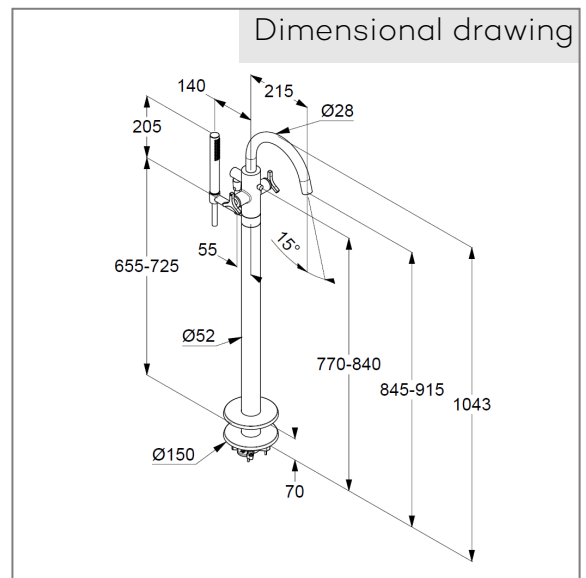

bath and shower mixer
two handle mixer
trim set without pre-installation set
pre installation set KLUDI FLEXX.BOX Art. Nr. 88088
floor standing for free standing bath tubes
with shower holder
automatic diverter: shower/ bath
Wing handle metal
Aerator, S-Pointer M24
protected against back flow
shower outlet 1/2 inch
flow rate at 3 bar= 27 l/ min.
fixed spout
hand shower and shower hose 1250 mm

hand shower 1 S
1 spray pattern
Volumen
with cleaning system
sieve seal

Shower hose
plastic coated
with conical nuts
anti twist
G 1/2 x G 1/2 x 1250 mm

Product picture

Dimensional drawing

Flow rate diagram