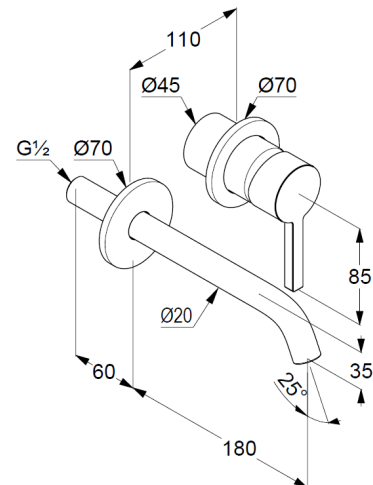

single lever mixer

trim set without pre-installation set

pre installation set KLUDI Ref.: 38242

solid lever, metal

aerator, S-Pointer M18,5 PCA

flow rate at 3 bar 4,5 l/min.

fixed spout

### Produktabbildung/ Product picture

### Maßzeichnung/ Dimensional drawing