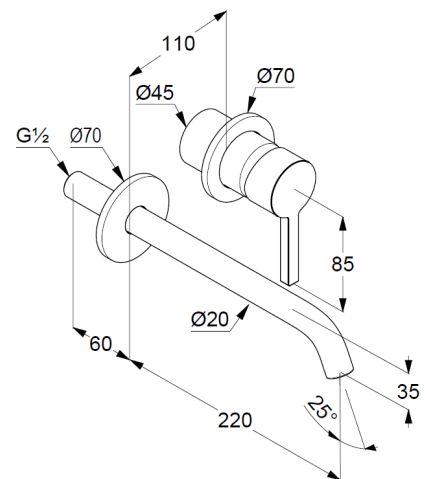

projection 220mm

single lever mixer

trim set without pre-installation set

pre installation set KLUDI Ref.: 38242

solid lever, metal

aerator, S-Pointer M18,5 PCA

flow rate at 3 bar 4,5 l/min.

fixed spout

Produktabbildung/ Product picture

Maßzeichnung/ Dimensional drawing

Durchfluss/ Flow rate