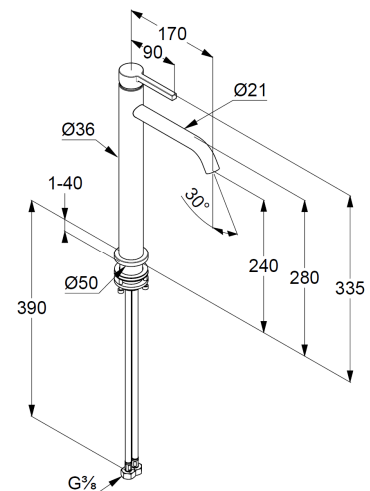

1-hole mounted

solid lever, metal

aerator, S-Pointer M18,5 PCA

ceramic cartridge

flow rate at 3 bar 4,5 l/min.

fixed spout

flexible hoses G $\frac{3}{8}$  DVGW approved

shank-fixing

### Produktabbildung/ Product picture

### Maßzeichnung/ Dimensional drawing