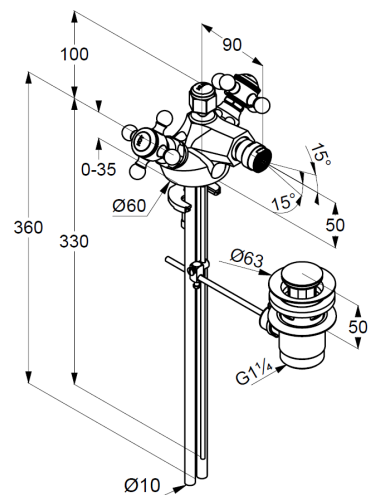

## Technical Data

KLUDI 1926  
bidet mixer  
DN 15

Ref:  
512110520

Finishes:  
05 chrom

Product description  
Manufacturer KLUDI GmbH & Co. KG  
Typ: KLUDI 1926  
bidet mixer  
Ref.: 512110520  
bidet mixer DN 15  
two handle mixer  
single hole mounted  
cross handle, metal  
ball joint with aerator M24  
ceramic headparts 180°  
copper pipes  $\varnothing$  10 mm  
rapid installation set  
pop up waste 1 1/4" metal

Product picture

Dimensional drawing

Flow rate diagram