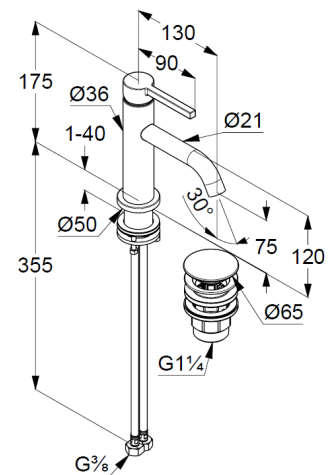

Technische Daten/ Technical Data

KLUDI NOVA FONTE
single lever basin mixer 75
DN 15
Style: PURA

Ref.:
202663915

Finishes:
39 black matt finished

Product description
Manufacturer KLUDI GmbH & Co. KG
Typ: KLUDI NOVA FONTE
single lever basin mixer 75
Ref.: 202663915

basin mixer
single lever mixer
stand assembly
1-hole mounted
solid lever, metal
aerator, S-Pointer M18,5 PCA
ceramic cartridge
flow rate at 3 bar 4,5 l/min.
fixed spout
flexible hoses G $\frac{3}{8}$ DVGW approved
shank-fixing
push open waste G $1\frac{1}{4}$

Produktabbildung/ Product picture

Maßzeichnung/ Dimensional drawing

Durchfluss/ Flow rate