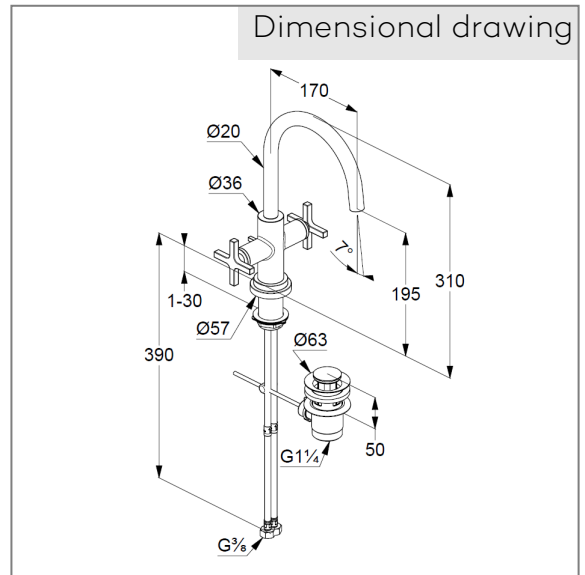

#### Product description

Manufacturer KLUDI GmbH & Co. KG  
Typ: KLUDI NOVA FONTE  
basin mixer  
Ref.: 201180520  
basin mixer DN 15  
two handle mixer  
single hole mounted  
cross handle, metal  
Aerator M18,5 PCA laminar  
ceramic headparts 90° (right/ left)  
flow rate at 3 bar = 5,6 l/ min.  
swivel (150°/ 360°) or fixable spout  
flexible hoses G 3/8 DVGW approved  
shank-fixing  
pop up waste 1 1/4" metal

Product picture

Dimensional drawing

Flow rate diagram