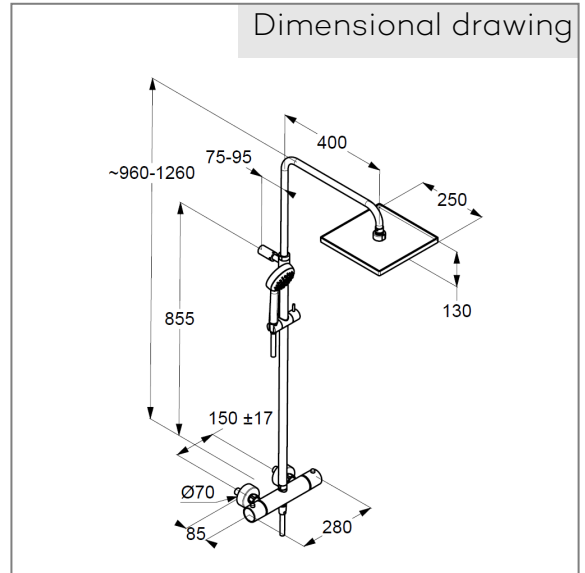

Technical Data

KLUDI LOGO
DUAL SHOWER SYSTEM
DN 15

Ref.:
6809805-00

Finishes:
05 chrome

Product description
Manufacturer KLUDI GmbH & Co. KG
Typ: KLUDI LOGO
DUAL SHOWER SYSTEM DN 15
Ref.: 6809805-00

thermostatic shower mixer DN 15
wall mounted
with ceramic shut-off valve 90°/ 90°
diverter headshower-handshower
temperature handle with hotwater safety at 38°C
protected against back flow
shower outlet 1/2 inch
with horizontally and vertically adjustable pipe
height-adjustable hand shower holder
With fixing material

hand shower 1 S
1 spray pattern
Volumen
with cleaning system
connection 1/2"
sieve seal

Shower hose
plastic coated
with metal-effect
with conical nuts
anti twist
G 1/2 x G 1/2 x 1600 mm

head shower 1 S
1 spray pattern
with cleaning system
connection 1/2"
with ball joint
250 x 250 mm
sieve seal

Product picture

Dimensional drawing

Flow rate diagram