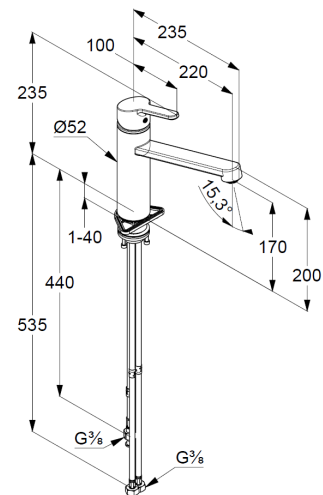

Technische Daten/ Technical Data

KLUDI M2
Kitchen faucet

Ref.:
595750575

Finishes:
05 chrom

Product description
Manufacturer KLUDI GmbH & Co. KG
Typ: KLUDI M2
Kitchen faucet
Ref.: 595750575

Kitchen faucet DN 15
single lever mixer
stand assembly
for open hot water heaters
single hole mounted
solid lever, metal
aerator M24
ceramic cartridge with hotwater safety device
flow rate at 3 bar= 5 l/ min.
swivel spout (360°)
flexible hoses G 3/8 DVGW approved
shank-fixing

Produktabbildung/ Product picture

Maßzeichnung/ Dimensional drawing

Durchfluss/ Flow rate