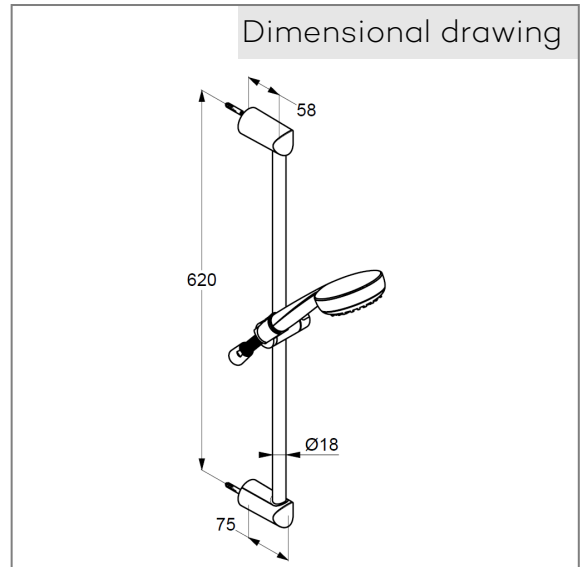

hand shower 1 S  
1 spray pattern  
with cleaning system  
connection 1/2"  
sieve seal

Shower hose  
plastic coated  
with metal-effect  
with conical nuts  
G 1/2 x G 1/2 x 1600 mm

wall rail 600 mm  
height-adjustable hand shower holder  
With fixing material  
for rigid wall mounting

Product picture

Dimensional drawing

Flow rate diagram