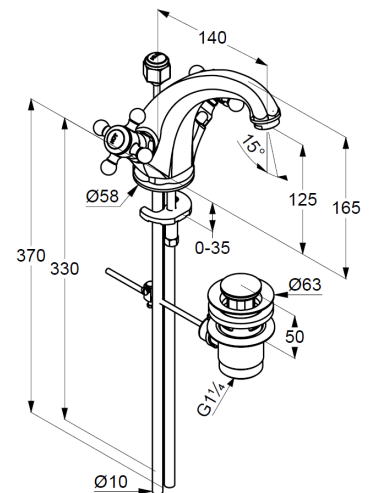

Technical Data

KLUDI 1926
basin mixer
DN 15

Ref:
510100520

Finishes:
05 chrom

Product description
Manufacturer KLUDI GmbH & Co. KG
Typ: KLUDI 1926
basin mixer
Ref.: 510100520
basin mixer DN 15
two handle mixer
single hole mounted
cross handle, metal
Aerator M24
ceramic headparts 180°
copper pipes \varnothing 10 mm
rapid installation set
pop up waste 1 1/4" metal

Product picture

Dimensional drawing

Flow rate diagram