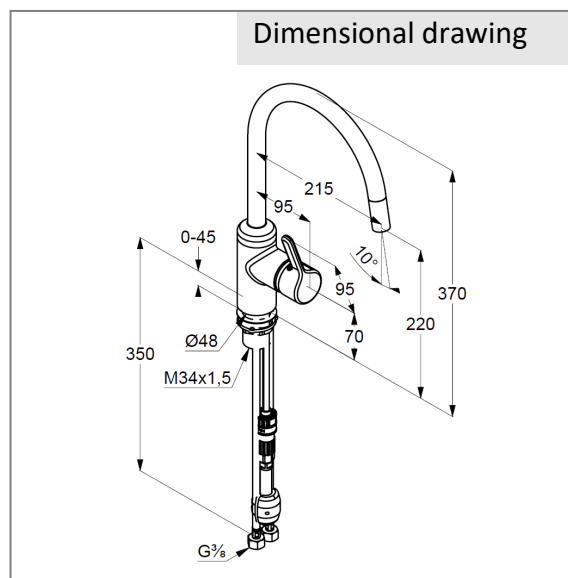

Technical Data

KLUDI BINGO STAR
Kitchen faucet
DN 15

Ref.:
428510578

Finishes:
05 chrome

Product description
Manufacturer KLUDI GmbH & Co. KG
Typ: KLUDI BINGO STAR
Kitchen faucet DN 15
Ref.: 428510578
Kitchen faucet DN 15
single lever mixer
extractable spout
single hole mounted
solid lever, metal
lateral actuation
Aerator M16,5
protected against back flow
ceramic cartridge with hotwater safety device
flow rate at 3 bar = 12 l/ min.
swivel spout (230°)
flexible hoses G 3/8 DVGW approved
shank-fixing
extractable hoses M15 x 1500 mm

Product picture

Dimensional drawing

Flow rate diagram