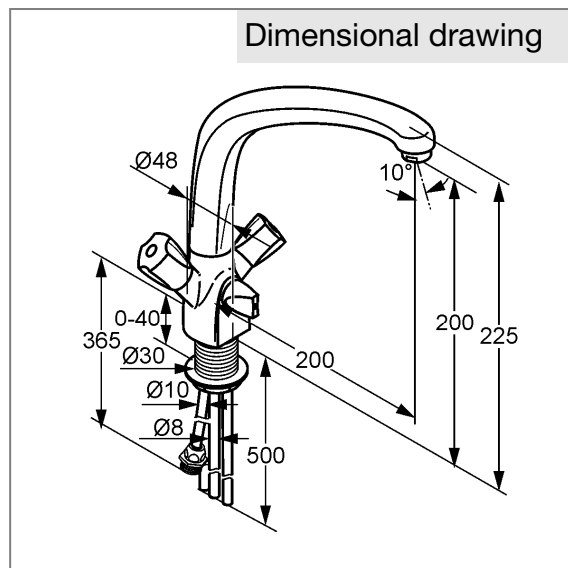

Multi- sink mixer, manufacturer KLUDI GmbH & Co KG KLUDI STANDARD Multi-sink mixer item no. 317300515, DN 8, chrome plated brass, type: Multi- sink mixer DN 8, Terralux ABS handles, handle projection 50 mm, flow straightener M 24 x I, noise level DIN EN 4109 group I, report no. PA- IX 7727 / I, flow rate max. 5 l/min, nozzle projection 200 mm, back nut fixing, copper tubes Ø 8/10 mm length 365/500 mm, nozzle height 200 mm, classic headparts, handles with marking red/blue, one connection for washing-machine or dishwasher (flow rate at 3 bar 12,2 l/min), compression joints 3/8 inch x 8/10 mm, overall length 225 mm, for borehole diameter Ø 32 mm, for use with displacement heaters, PN 0,

Dimensional drawing

Flow rate diagram