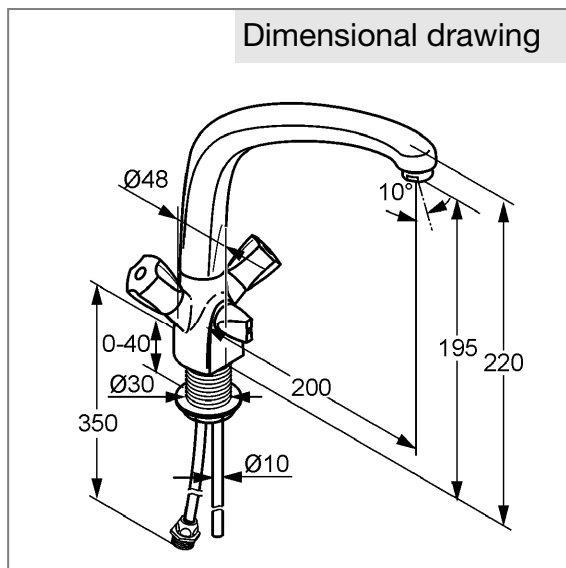

Finishes:
 05 chrome

Product picture

Advertisement

- * KLUDI GmbH & Co KG KLUDI STANDARD Multi-sink mixer item no. 317100515
- ** classic headparts, DIN EN 200
- *** chrome plated brass, DIN 50930-6

Multi-sink mixer, manufacturer KLUDI GmbH & Co KG KLUDI STANDARD Multi-sink mixer item no. 317100515, DN 8, chrome plated brass, type: Multi-sink mixer DN 8, swivel spout, Terralux ABS handles, lever projection 50 mm, aerator M 24 x I, noise level DIN EN 4109 group I, report no. PA- IX 3102 / IA, flow class A (max. 0,25 l/s), nozzle projection 200 mm, back nut fixing, copper tubes Ø 10 mm length 350 mm, nozzle height 195 mm, classic headparts, handles with marking red/blue, one connection for washing-machine or dishwasher (flow rate 12,2 l/min at 3 bar), for borehole diameter Ø 32 mm, for pressure type water heater, for continuous line heater, PN 10,

Dimensional drawing

Flow rate diagram