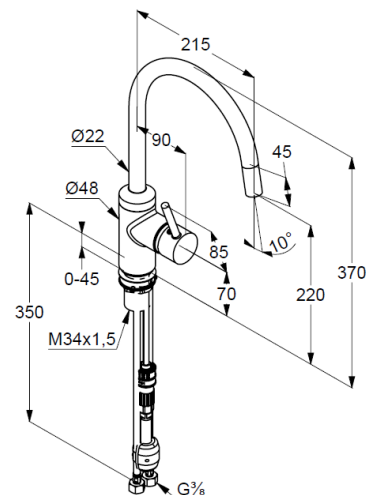

Technical Data

KLUDI BOZZ
Kitchen faucet
DN 15

Ref.:
428510576

Finishes:
05 chrome

Product description
Manufacturer KLUDI GmbH & Co. KG
Typ: KLUDI BOZZ
Kitchen faucet DN 15
Ref.: 428510576
Kitchen faucet DN 15
single lever mixer
extractable spout
single hole mounted
solid lever, metal
lateral actuation
Aerator M16,5
protected against back flow
ceramic cartridge
flow rate at 3 bar = 12 l/ min.
swivel spout (230°)
flexible hoses G 3/8 DVGW approved
shank-fixing
extractable hoses M15 x 1500 mm

Product picture

Dimensional drawing

Flow rate diagram