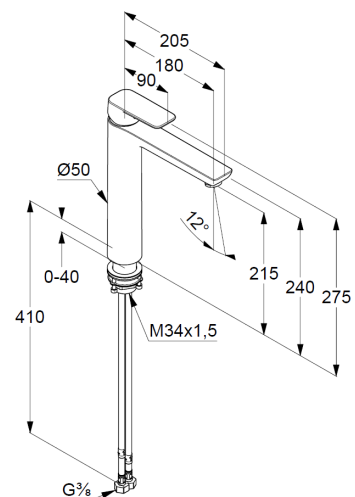

Technical Data

Product: KLUDI PURE&STYLE
single lever basin mixer 215 mm
for washbowls, DN 15

Article-Nr.: 402960575

Surface: 05 chrome

Product description

manufacturer KLUDI GmbH & Co. KG
Typ: KLUDI PURE&STYLE
single lever basin mixer 215 mm, for washbowls
DN 15/ PN 10
Art. Nr. 402960575
basin mixer for washbowls
single lever mixer
single hole mounted
solid handle, metal
aerator M24
ceramic cartridge with hotwater safety device
flow rate at 3 bar = 7 l/ min.
flexible hoses G 3/8 DVGW approved
rapid installation set

Product Picture

Dimensional drawing

Flow rate diagram