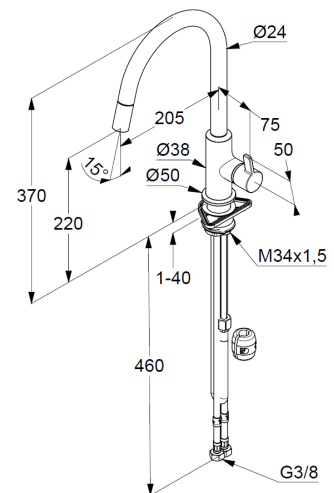

Technical Data

KLUDI BINGO STAR XS
Kitchen faucet
DN 15

Ref.:
468513978

Finishes:
39 black matt finished

Product description
Manufacturer KLUDI GmbH & Co. KG
Typ: KLUDI BINGO STAR XS
Kitchen faucet DN 15
Ref.: 468513978
Kitchen faucet DN 15
single lever mixer
extractable spout
single hole mounted
solid lever, metal
lateral actuation
Aerator M22
protected against back flow
ceramic cartridge
flow rate at 3 bar = 9 l/ min.
swivel spout (360°)
flexible hoses G 3/8 DVGW approved
shank-fixing
extractable hoses M15 x 1500 mm

Product picture

Kein Foto 23.04.20

Dimensional drawing

Flow rate diagram