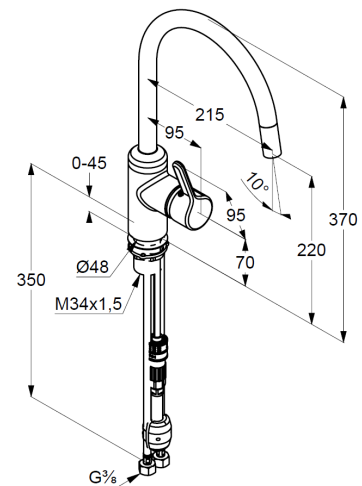

## Technical Data

KLUDI BINGO STAR  
Kitchen faucet  
DN 15

Ref.:  
428513978

Finishes:  
39 black matt finished

Product description  
Manufacturer KLUDI GmbH & Co. KG  
Typ: KLUDI BINGO STAR  
Kitchen faucet DN 15  
Ref.: 428513978  
Kitchen faucet DN 15  
single lever mixer  
extractable spout  
single hole mounted  
solid lever, metal  
lateral actuation  
Aerator M16,5  
protected against back flow  
ceramic cartridge with hotwater safety device  
flow rate at 3 bar = 12 l/ min.  
swivel spout (230°)  
flexible hoses G 3/8 DVGW approved  
shank-fixing  
extractable hoses M15 x 1500 mm

### Dimensional drawing