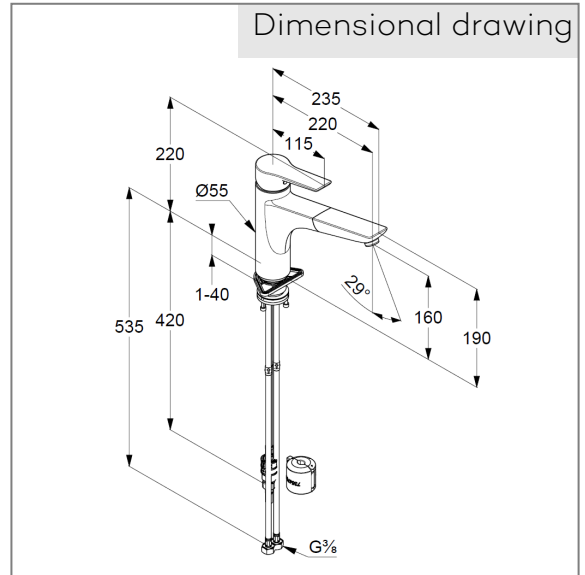

## Technical Data

KLUDI MIX  
Kitchen faucet  
DN 15

Ref.:  
329430575

Finishes:  
05 chrom

Product description  
Manufacturer KLUDI GmbH & Co. KG  
Typ: KLUDI MIX  
Kitchen faucet  
Ref: 329430575

Kitchen faucet  
single lever mixer  
stand assembly  
single hole mounted  
extractable spout  
quick connect  
solid lever, metal  
aerator M24  
protected against back flow  
ceramic cartridge with hotwater safety device  
flow rate at 3 bar= 9 l/ min.  
swivel spout (110°)  
flexible hoses G 3/8 DVGW approved  
shank-fixing

Product picture

Dimensional drawing

Flow rate diagram