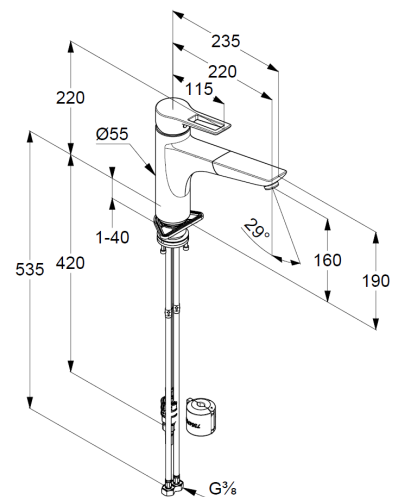

Technical Data

KLUDI MIX
Kitchen faucet
DN 15

Ref.:
329430562

Finishes:
05 chrom

Product description
Manufacturer KLUDI GmbH & Co. KG
Typ: KLUDI MIX
Kitchen faucet
Ref: 329430562

Kitchen faucet
single lever mixer
stand assembly
single hole mounted
extractable spout
quick connect
open lever, metal
aerator M24
protected against back flow
ceramic cartridge with hotwater safety device
flow rate at 3 bar= 9 l/ min.
swivel spout (110°)
flexible hoses G 3/8 DVGW approved
shank-fixing

Product picture

Dimensional drawing

Flow rate diagram