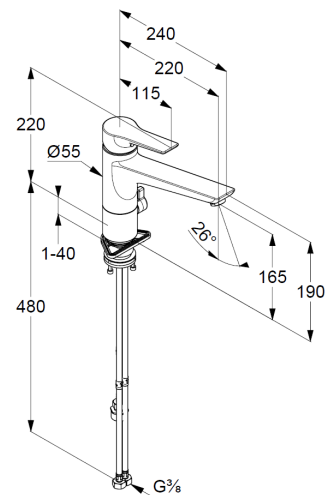

## Technical Data

KLUDI MIX  
Kitchen faucet multi

Ref.:  
329060575

Finishes:  
05 chrome

Product description  
Manufacturer KLUDI GmbH & Co. KG  
Typ: KLUDI MIX  
Kitchen faucet multi  
Ref.: 329060575

Kitchen faucet multi  
connection for washing-machine or dishwasher  
stand assembly  
single hole mounted  
solid lever, metal  
aerator M24  
ceramic cartridge with hotwater safety device  
flow rate at 3 bar= 12 l/ min.  
swivel spout (360°)  
flexible hoses G 3/8 DVGW approved  
shank-fixing

Product picture

Dimensional drawing

Flow rate diagram