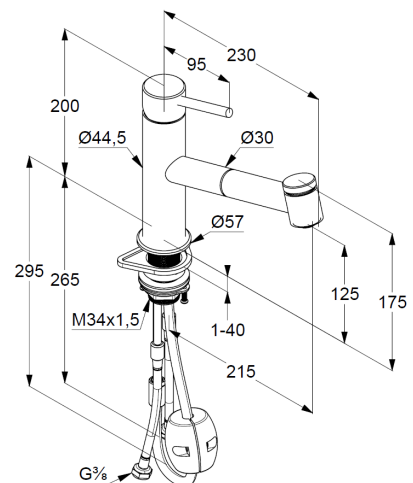

Technical Data

KLUDI STEEL
Kitchen faucet
DN 15

Ref.:
44851F860

Finishes:
F8 stainless steel hairline finish

Product description
Manufacturer KLUDI GmbH & Co. KG
Typ: KLUDI STEEL
Kitchen faucet DN 15
Ref.: 44851F860

Kitchen faucet DN 15
single lever mixer
extractable hand spray
automatic diverter: jet/ aerator
single hole mounted
solid lever, metal
aerator M18
protected against back flow
ceramic cartridge
flow rate at 3 bar = 8 l/ min.
swivel spout (120°)

Product picture

Dimensional drawing

Flow rate diagram