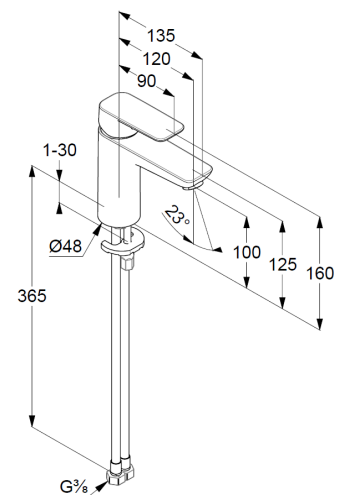

Technical Data

Product: KLUDI PURE&STYLE
single lever basin mixer 100
DN 15

Article-Nr.: 402920575

Surface: 05 chrome

Product description

manufacturer KLUDI GmbH & Co. KG
Typ: KLUDI PURE&STYLE
single lever basin mixer 100,
DN 15/ PN 10
Art. Nr. 402920575
basin mixer
single lever mixer
single hole mounted
solid handle, metal
aerator M24
ceramic cartridge with hotwater safety device
flow rate at 3 bar = 7 l/ min.
flexible hoses G 3/8 DVGW approved
rapid installation set

Product Picture

Dimensional drawing

Flow rate diagram