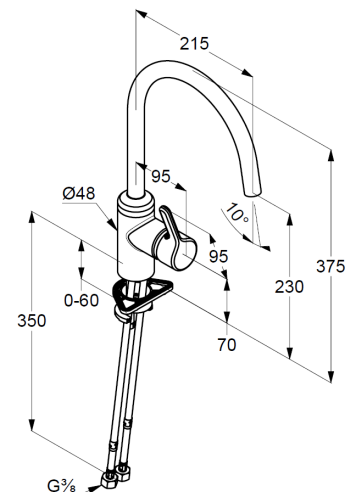

Technical Data

KLUDI BINGO STAR
Kitchen faucet

Ref.:
428033978

Finishes:
39 black matt finished

Product description
Manufacturer KLUDI GmbH & Co. KG
Typ: KLUDI BINGO STAR
Kitchen faucet
Ref.: 428033978
Kitchen faucet DN 15
single lever mixer
single hole mounted
solid lever, metal
lateral actuation
Aerator M16,5 laminar
ceramic cartridge with hotwater safety device
flow rate at 3 bar = 7,6 l/ min.
swivel spout (360°)
flexible hoses G 3/8 DVGW approved
rapid installation set

Product picture

Kein Foto 23.04.20

Dimensional drawing

Flow rate diagram