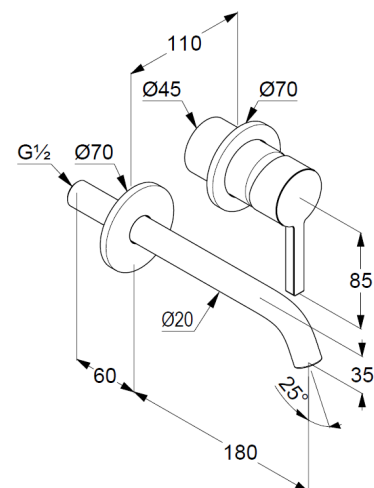

projection 180 mm

single lever mixer

trim set without pre-installation set

pre installation set KLUDI Ref.: 38242

solid lever, metal

aerator, S-Pointer M18,5 PCA

flow rate at 3 bar 4,5 l/min.

fixed spout

Produktabbildung/ Product picture

Maßzeichnung/ Dimensional drawing

Durchfluss/ Flow rate