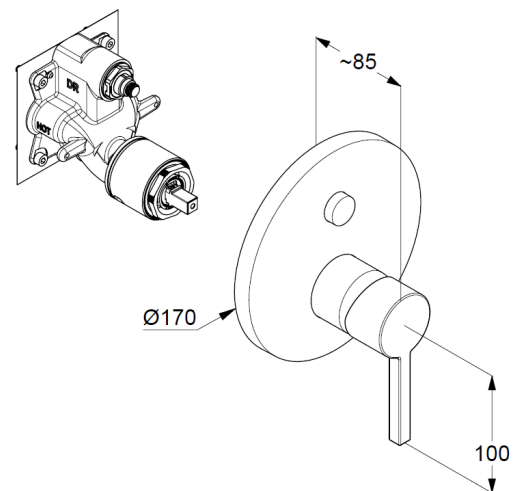

Technische Daten/ Technical Data

KLUDI NOVA FONTE

Concealed single lever bath- and shower mixer
with security combination according to EN 1717

PN 10

Style: Puristic

Article- Nr.:

206633915

Surface:

pre installation set KLUDI FLEXX.BOXX Art. Nr. 88011

trim set with functional unit

wall mounted

PUSH&SWITCH diverter

automatic diverter: shower/ bath

solid lever, metal

protected against back flow

ceramic cartridge with hotwater safety device

flow rate at 3 bar 25 l/ min.

Produktabbildung/ Product picture

Maßzeichnung/ Dimensional drawing

Durchfluss/ Flow rate