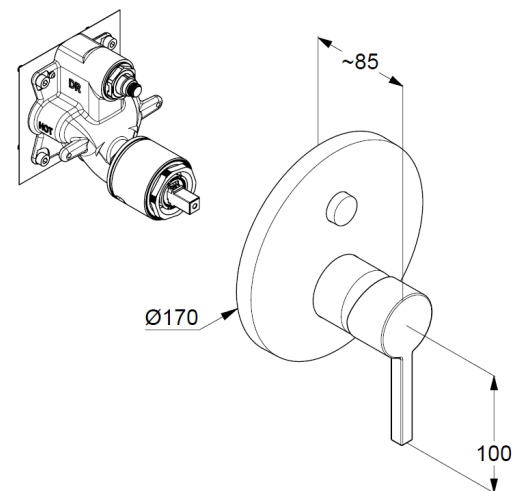

Technical Data

KLUDI NOVA FONTE

Concealed single lever bath- and shower mixer
PN 10
Style: Puristic

Article- Nr.:
206593915

Surface:
39 black matt finished

manufacturer KLUDI GmbH & Co. KG
Typ: KLUDI NOVA FONTE
Concealed single lever bath- and shower mixer,
PN 10
Art. Nr. 206593915

concealed bath-shower mixer
single lever mixer
trim set without pre-installation set
pre installation set KLUDI FLEXX.BOXX Art. Nr. 88011
trim set with functional unit
wall mounted
PUSH&SWITCH diverter
automatic diverter: shower/ bath
solid lever, metal
ceramic cartridge with hotwater safety device
flow rate at 3 bar 29 l/ min.

Product Picture

Dimensional drawing

Flow rate diagram