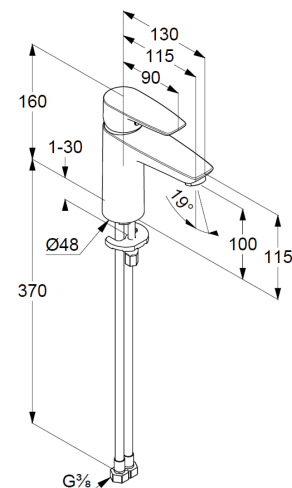

## Technical Data

Product: KLUDI PURE&SOLID  
single lever basin mixer 100  
DN 15

Article-Nr.: 342920575

Surface: 05 chrome

### Product description

manufacturer KLUDI GmbH & Co. KG  
Typ: KLUDI PURE&SOLID  
single lever basin mixer 100,  
DN 15/ PN 10  
Art. Nr. 342920575  
basin mixer  
single lever mixer  
single hole mounted  
solid handle, metal  
aerator M24  
ceramic cartridge with hotwater safety device  
flow rate at 3 bar = 7 l/ min.  
flexible hoses G 3/8 DVGW approved  
rapid installation set

Product Picture

Dimensional drawing

Flow rate diagram