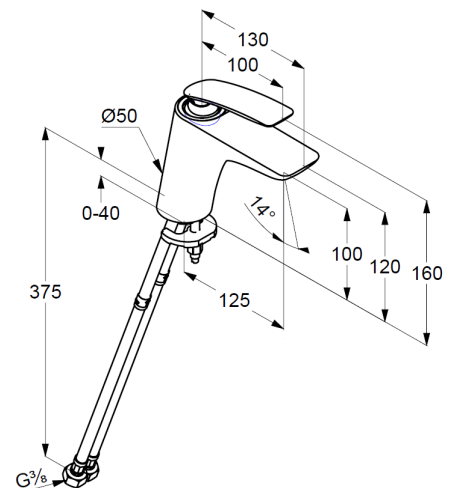

Technical Data

KLUDI BALANCE
Single lever basin mixer
DN 15

Ref.:
520268775

Finishes:
87 black matt finished / chrome

Product description
Manufacturer KLUDI GmbH & Co. KG
Typ: KLUDI BALANCE
Single lever basin mixer
Ref.: 520268775
Basin mixer DN 15/ PN 10
single lever mixer
single hole mounted
solid lever, metal
Aerator, S-Pointer M24
ceramic cartridge with hotwater safety device
flow rate at 3 bar = 8 l/ min.
flexible hoses G 3/8 DVGW approved
rapid installation set

Product picture

Dimensional drawing

Flow rate diagram