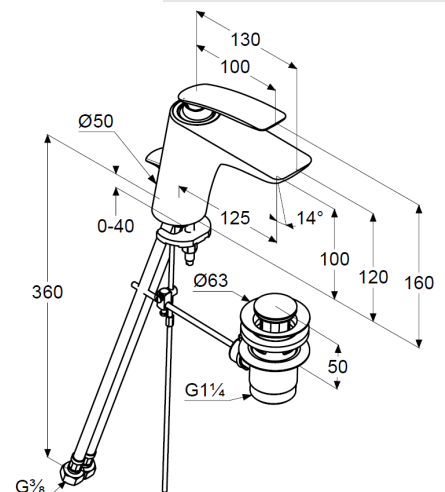

## Technical Data

KLUDI BALANCE  
Single lever basin mixer  
DN 15

Ref.:  
520238775

Finishes:  
87 black matt finished / chrome

Product description  
Manufacturer KLUDI GmbH & Co. KG  
Typ: KLUDI BALANCE  
Single lever basin mixer  
Ref.: 520238775  
Basin mixer DN 15/ PN 10  
single lever mixer  
single hole mounted  
solid lever, metal  
Aerator, S-Pointer M24  
ceramic cartridge with hotwater safety device  
flow rate at 3 bar = 8 l/ min.  
flexible hoses G 3/8 DVGW approved  
rapid installation set  
pop up waste 1 1/4" metal

Product picture

Dimensional drawing

Flow rate diagram