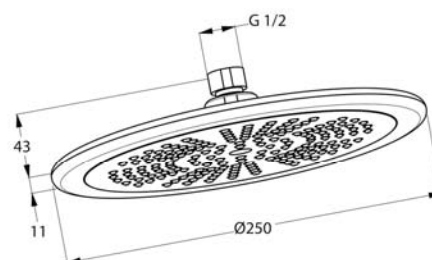

Product: **KLUDI FRESHLINE head shower 250 mm DN 15**

Ref.: **6751105-00**

Product description

head shower 250 mm
with one spray pattern
flow rate 23 l/min at 3 bar
with ball joint
connection 1/2 inch
without shower arm

Finishes:
05 chrome

Product picture

Advertisement

head shower, manufacturer KLUDI GmbH & Co. KG
KLUDI FRESHLINE item no. 6751105-00
type: head shower DN 15 / PN 5, chrome plated metal / plastic, with cleaning system,
with one spray pattern, flow rate 23 l/min at 3 bar, with ball joint 1/2 inch, without
shower arm
dimensions: diameter head shower: 250 mm, height: 11 mm, height total: 54 mm

Dimensional drawing

Flow rate diagram