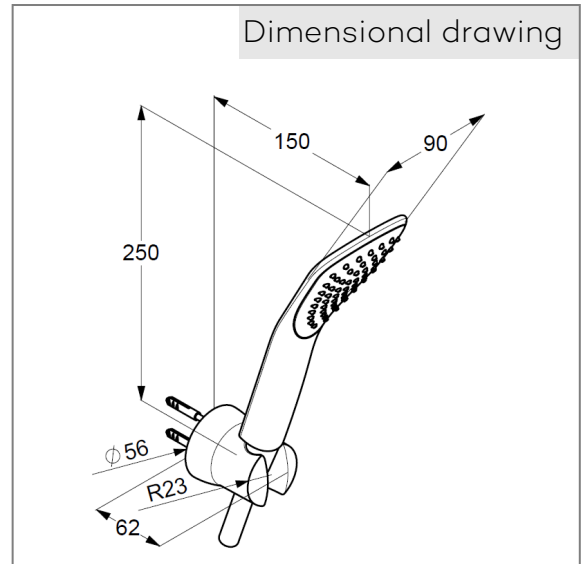

hand shower 1 S
1 spray pattern
with cleaning system
connection 1/2"
sieve seal

Shower hose
plastic coated
with metal-effect
with conical nuts
anti twist
G 1/2 x G 1/2 x 1250 mm

shower hook
for shower hoses with conical nuts,
With fixing material
for rigid wall mounting

Product picture

Dimensional drawing

Flow rate diagram