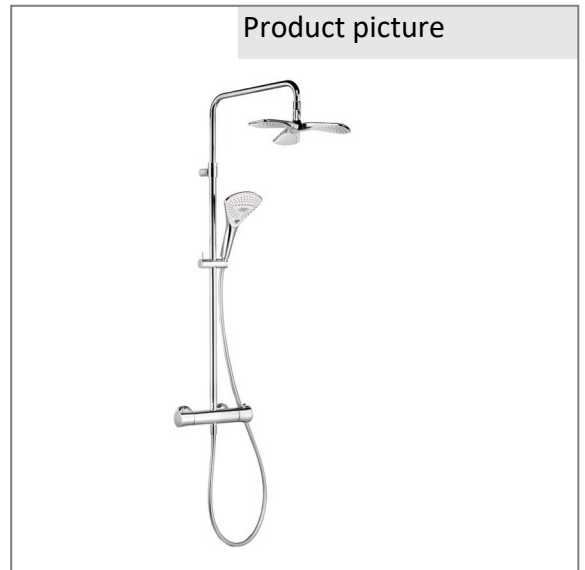

## Technical Data

KLUDI FIZZ  
Thermostat dual shower system  
DN 15

Ref.:  
6709605-00

Finishes:  
05 chrome

Product description  
Manufacturer KLUDI GmbH & Co. KG  
Typ: KLUDI FIZZ  
Thermostat dual shower system  
Ref.: 6709605-00

thermostatic shower mixer DN 15  
wall mounted  
with ceramic shut-off valve 90°/ 90°  
temperature handle with hotwater safety at 38°C  
shower outlet 1/2 inch  
protected against back flow  
with integrated back flow preventer  
S-unions G 1/2 x 3/4  
with dirt-catcher sieve  
With fixing material  
height-adjustable hand shower holder  
with horizontally and vertically adjustable pipe  
for wall mounting

hand shower 3 S  
3 spray pattern  
Volumen/ booster/ smoth  
with cleaning system  
connection 1/2"  
sieve seal

Shower hose  
plastic coated  
with metal-effect  
with conical nuts  
anti twist  
G 1/2 x G 1/2 x 1600 mm

Head shower  
with 3 shower cartridges  
1 spray pattern  
with cleaning system  
connection 1/2"  
with ball joint  
Ø 290 mm  
sieve seal

Product picture

Dimensional drawing

Flow rate diagram