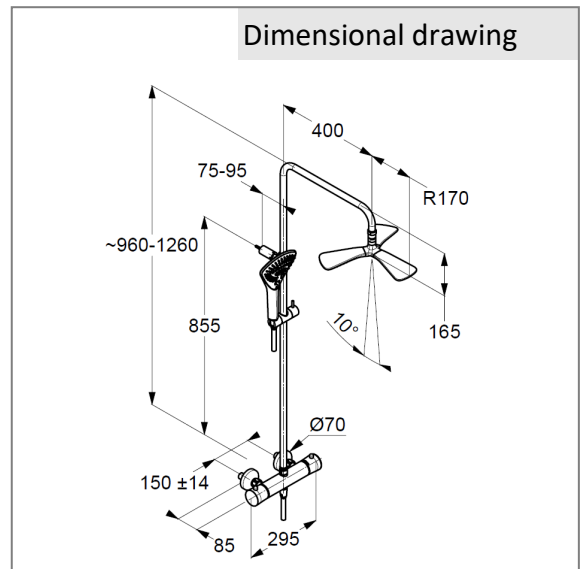

thermostatic shower mixer DN 15  
wall mounted  
with ceramic shut-off valve 90°/ 90°  
temperature handle with hotwater safety at 38°C  
shower outlet 1/2 inch  
protected against back flow  
with integrated back flow preventer  
S-unions G 1/2 x 3/4  
with dirt-catcher sieve  
With fixing material  
height-adjustable hand shower holder  
with horizontally and vertically adjustable pipe  
for wall mounting

hand shower 3 S  
3 spray pattern  
Volumen/ booster/ smoth  
with cleaning system  
connection 1/2"  
sieve seal

Shower hose  
plastic coated  
with metal-effect  
with conical nuts  
anti twist  
G 1/2 x G 1/2 x 1600 mm

Head shower  
with 3 shower cartridges  
1 spray pattern  
with cleaning system  
connection 1/2"  
with ball joint  
Ø 290 mm  
sieve seal

Product picture

Dimensional drawing

Flow rate diagram