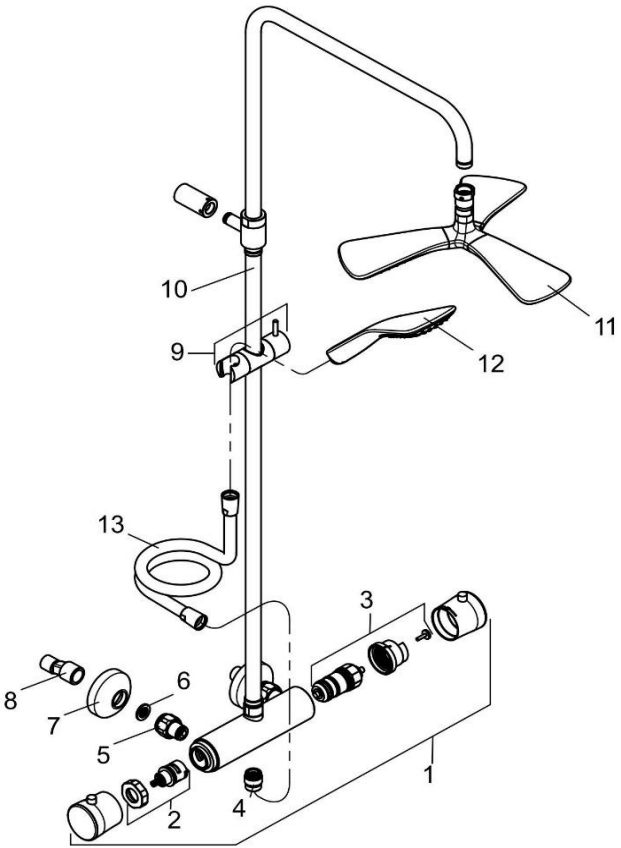

ab 10/13

6709505-00	Thermostat Dual Shower System DN 15	Thermostat Dual Shower System DN 15	
1	7303605-00	GRIFF - SET FIZZ	HANDLE SET FIZZ
2	7490600-00	DIVERTER KARTUSCHE	DIVERTER CARTRIDGE
3	7370800-00	THERMOSTAT	TEMPERATURE CONTROL UNIT
4	7578005-00	BRAUSEANSCHLUSSNIPPEL	SHOWER CONNECTING NIPPLE
5	7449505-00	WANDARMATURENANSCHLUSS	WALL CONNECTING NIPPLE
6	95502535-00	SCHMUTZFANGSIEB F. THERMOSTAT	FILTER FOR THERMOSTAT MIXER
7	7499905-00	ROSETTE	ESCUTCHEON
8	7655204-00	S - ANSCHLUSS	S - CONNECTIONS
9	7317605-00	GLEITSCHIEBER	GILDER
10	7362905-00	BRAUSESTANGE	SHOWER RAIL
11	7360705-00	BEFESTIGUNGSSATZ	MOUNTING KIT
12	6757805-00	KOPFBRAUSE	HEADSHOWER
13	6760005-00	HANDBRAUSE	HANDSHOWER
14	6107205-00	BRAUSESCHLAUCH	SHOWER HOSE

bis 09/2013

6709505-00		Thermostat Dual Shower System DN 15	Thermostat Dual Shower System DN 15
1	7303605-00	GRIFF - SET FIZZ	HANDLE SET FIZZ
2	7490600-00	DIVERTER KARTUSCHE	DIVERTER CARTRIDGE
3	7370800-00	THERMOSTAT	TEMPERATURE CONTROL UNIT
4	7578005-00	BRAUSEANSCHLUSSNIPPEL	SHOWER CONNECTING NIPPLE
5	7449505-00	WANDARMATURENANSCHLUSS	WALL CONNECTING NIPPLE
6	95502535-00	SCHMUTZFANGSIEB F. THERMOSTAT	FILTER FOR THERMOSTAT MIXER
7	7499905-00	ROSETTE	ESCUTCHEON
8	7655204-00	S - ANSCHLUSS	S - CONNECTIONS
9	7464005-00	GLEITSCHIEBER	GILDER
10	7308305-00	BRAUSESTANGE	SHOWER RAIL
11	6757805-00	KOPFBRAUSE	HEADSHOWER
12	6760005-00	HANDBRAUSE	HANDSHOWER
13	6107205-00	BRAUSESCHLAUCH	SHOWER HOSE