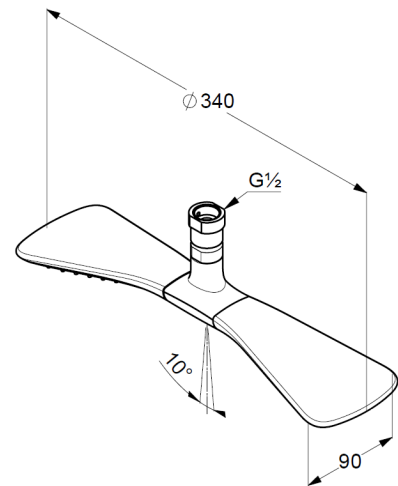

Technical Data

KLUDI FIZZ
head shower 1 S
DN 15

Ref.:
6757505-00

Finishes:
05 chrome

Product description
Manufacturer KLUDI GmbH & Co. KG
Typ: KLUDI FIZZ
head shower 1 S DN 15
Ref.: 6757505-00
head shower 1 S
with 2 shower cartridges
1 spray pattern
with cleaning system
Flow rate at 3 bar = 35 l/ min.
connection 1/2"
with ball joint
Ø 290 mm
sieve seal

Product picture

Dimensional drawing

Flow rate diagram