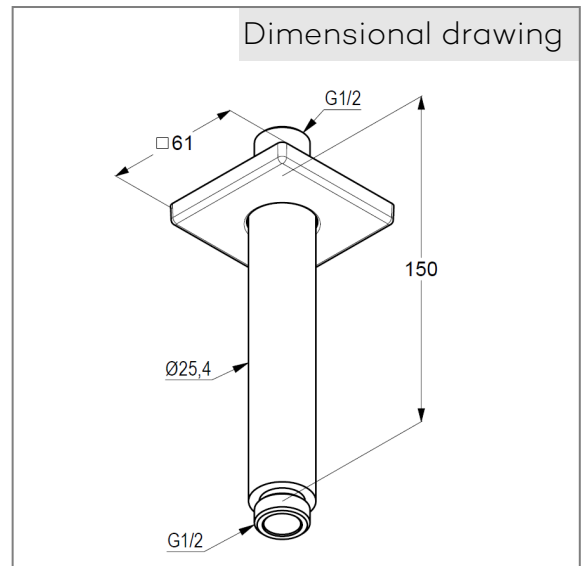

Technical Data

KLUDI A-QA
ceiling outlet
150 mm
DN 15

Ref.:
6653505-00

Finishes:
05 chrome

Product description
Manufacturer KLUDI GmbH & Co. KG
Typ: KLUDI A-QA
ceiling outlet DN 15
150 mm
Ref.: 6653505-00
ceiling outlet
Flow rate at 3 bar = 42 L
connection 1/2"
for head showers DN 15
with push-on rosette 61 mm

Product picture

Dimensional drawing

Flow rate diagram