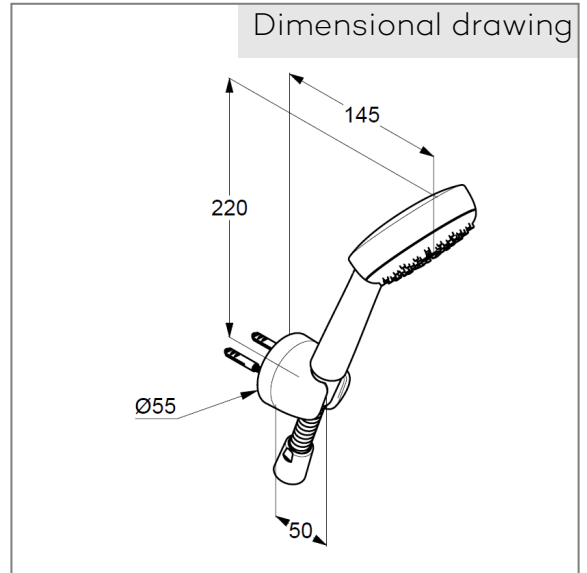

Technical Data

KLUDI LOGO
bath shower set 1 S
DN 15

Ref.:
6801005-00

Finishes:
05 chrome

Product description
Manufacturer KLUDI GmbH & Co. KG
Typ: KLUDI LOGO
bath shower set 1 S DN 15
Ref.: 6801005-00

hand shower 1 S
1 spray pattern
with cleaning system
connection 1/2"
sieve seal

Shower hose
plastic coated
with metal-effect
with conical nuts
G 1/2 x G 1/2 x 1250 mm

shower hook
for shower hoses with conical nuts,
With fixing material
for rigid wall mounting

Product picture

Dimensional drawing

Flow rate diagram