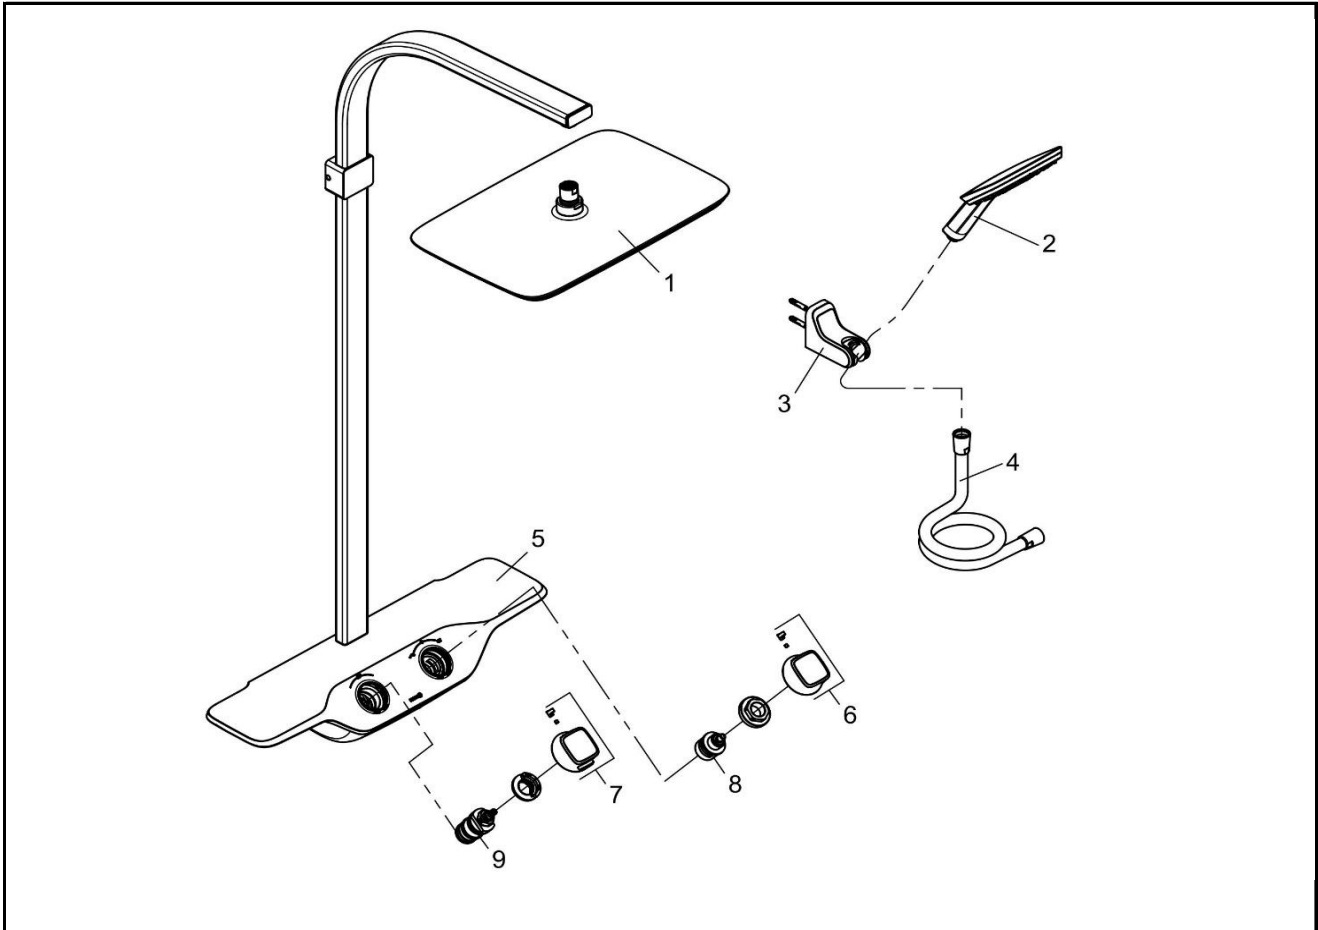

KLUDI COCKPIT DISCOVERY

8020091-00	Thermostat Dual Shower System DN 15	Thermostat Dual Shower System DN 15	
1	6440005-00	KOPFBRAUSE	HEADSHOWER
2	6450005-00	HANDBRAUSE	HANDSHOWER
3	6455205-00	WANDHALTER	WALLHOOK
4	6107205-00	BRAUSESCHLAUCH	SHOWER HOSE
5	7372400-00	ABLAGE 550	SHELF 550
6	7368605-00	UMSTELLGRIFF	DIVERTER HANDLE
7	7368305-00	THERMOSTATGRIFF	HANDLE FOR THERMOSTAT
8	7331937-00	DIVERTER KARTUSCHE	DIVERTER CARTRIDGE
9	7328000-00	THERMOSTAT	TEMPERATURE CONTROL UNIT