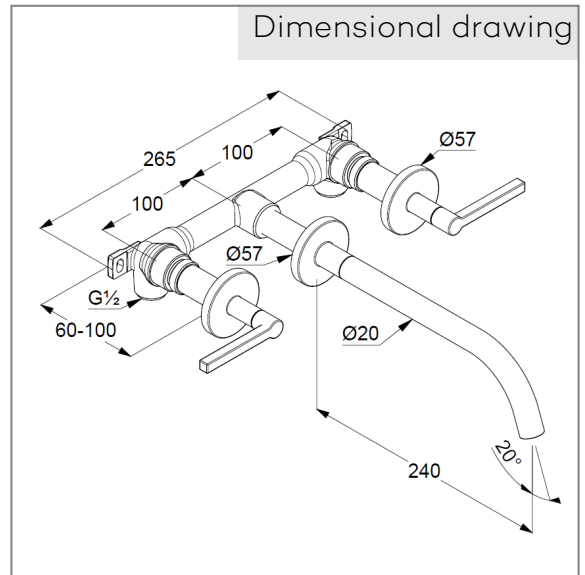

Technical Data

KLUDI NOVA FONTE
wall mounted basin mixer
DN 15
Style: Puristic

Ref.:
201460515

Finishes:
05 chrom

Product description
Manufacturer KLUDI GmbH & Co. KG
Typ: KLUDI NOVA FONTE
wall mounted basin mixer
projection 240 mm
Ref.: 201460515
wall mounted basin mixer DN15
concealed basin mixer
two handle mixer
pre-installation set with trim set
wall mounted
3 hole mounted
Wing handle metal
Aerator M18,5 PCA laminar
ceramic headparts 90° (right/ left)
flow rate at 3 bar = 5,6 l/ min.

Product picture

Dimensional drawing

Flow rate diagram