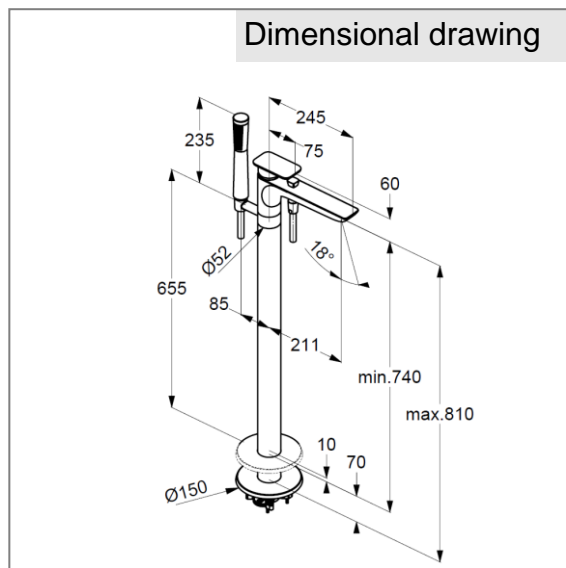

**Product:** KLUDI E2 single lever bath and shower mixer DN 15, floor standing for free standing bath tubs

**Ref.:** 495900575

**Product description**

single lever bath and shower mixer DN 15  
 floor standing for free standing bath tubs  
 solid lever  
 ceramic cartridge with hot water safety device  
 s-pointer aerator M 24 x 1  
 automatic diverter: shower to bath tub  
 shower connection 1/2 inch  
 protected against backflow  
 with hand shower KLUDI A-QA 1 S  
 with KLUDI SUPARAFLEX SILVER shower hose  
 1/2 x 1/2 x 1250 mm with anti twist  
 without pre-installation set for free standing bath/shower mixer  
 KLUDI FLEXX.BOX item no. 88088

Finishes:  
 05 chrome

**Advertisement**

single lever bath/shower pillar mixer, manufacturer KLUDI GmbH & Co KG  
 KLUDI E2 item no. 495900575  
 type: single lever bath and shower pillar mixer, DN 15 / PN 10, finishes 05 = chrome plated brass, metal solid lever, ceramic cartridge K-41 with hot water safety device, bath tub filler with aerator s-pointer M 24 x 1, flow rate at bath tub filler 22,5 l/min at 3 bar, flow rate at shower outlet 15,5 l/min, automatic diverter: shower to bath tub, protected against backflow DIN EN 1717, with plastic hand shower KLUDI A-QA 1 S, with cleaning system, with volume spray, with KLUDI SUPARAFLEX SILVER shower hose 1/2 x 1/2 x 1250 mm, metal-effect (silver), with anti twist, shower connection 1/2 inch,  
 dimensions: height: 820 mm, nozzle projection: 211 mm, nozzle height: 742 mm, diameter cover plate: 150 mm  
 Suitable for pre-installation set KLUDI FLEXX.BOX DN 20 item no. 88088  
 for free standing bath and shower mixer, not included.

Product picture

Dimensional drawing

Flow rate diagram