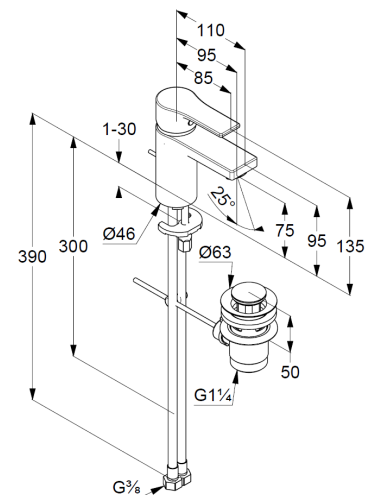

## Technische Daten

KLUDI ZENTA SL, ECO PLUS  
single lever basin mixer 75  
DN 15

Article- Nr.:  
482630565

Surface:  
05 chrome

manufacturer KLUDI GmbH & Co. KG  
Typ: KLUDI ZENTA SL, ECO PLUS  
single lever basin mixer 75  
DN 15/ PN 10  
Art. Nr. 482630565  
basin mixer  
single lever mixer  
single hole mounted  
solid handle, metal  
aerator M24  
ceramic cartridge with hotwater safety device  
middle position cold water  
flow rate at 3 bar = 7 l/ min.  
flexible hoses G 3/8 DVGW approved  
rapid installation set  
pop up waste 1 1/4" metal

Product Picture

Dimensional drawing

Flow rate diagram