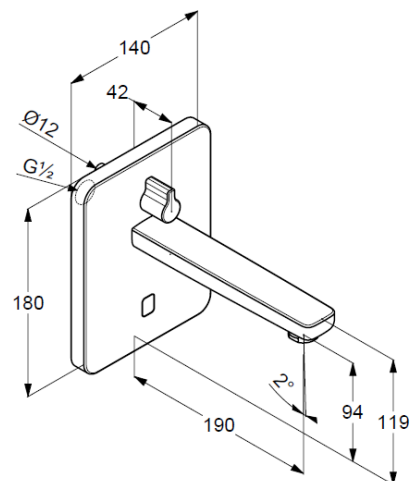

## Technical Data

KLUDI ZENTA  
electronic controlled basin mixer  
pre- installation set  
190 mm

Ref.:  
3850005

Finishes:  
05 chrome

Product description  
Manufacturer KLUDI GmbH & Co. KG  
Typ: KLUDI ZENTA  
Electronic controlled basin mixer  
Ref.: 3850005  
electronic controlled basin mixer  
6V battery or 230V main adapter  
trim set without pre-installation set  
pre installation set KLUDI Art. Nr. 38001 and 38002  
mixing shaft with temperature handle  
optical object registration  
Aerator, S-Pointer M24  
flow rate at 3 bar = 5 l/ min.  
activation optoelectrical  
maximum water run- time ca. 1 minute  
safety class IP65  
Hygienic flushing

Product picture

Dimensional drawing

Flow rate diagram