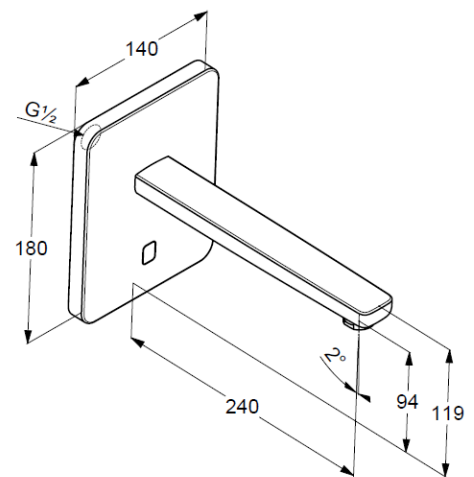

Technical Data

KLUDI ZENTA
electronic controlled basin mixer
pre- installation set
240 mm

Ref.:
3840205

Finishes:
05 chrome

Product description
Manufacturer KLUDI GmbH & Co. KG
Typ: KLUDI ZENTA
Electronic controlled basin mixer
Ref.: 3840205
electronic controlled basin mixer
6V battery or 230V main adapter
trim set without pre-installation set
pre installation set KLUDI Art. Nr. 38003 and 38004
for cold water or mixed water
optical object registration
Aerator, S-Pointer M24
flow rate at 3 bar = 5 l/ min.
activation optoelectrical
maximum water run- time ca. 1 minute
safety class IP65
Hygienic flushing

Product picture

Dimensional drawing

Flow rate diagram