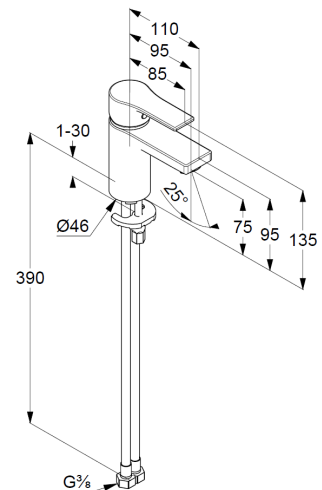

Technische Daten

KLUDI ZENTA SL
single lever basin mixer 75
DN 15

Article- Nr.:
482620565

Surface:
O5 chrome

manufacturer KLUDI GmbH & Co. KG
Typ: KLUDI ZENTA SL
single lever basin mixer 75
DN 15/ PN 10
Art. Nr. 482620565
basin mixer
single lever mixer
single hole mounted
solid handle, metal
aerator M24
ceramic cartridge with hotwater safety device
flow rate at 3 bar = 7 l/ min.
flexible hoses G 3/8 DVGW approved
rapid installation set

Product Picture

Dimensional drawing

Flow rate diagram