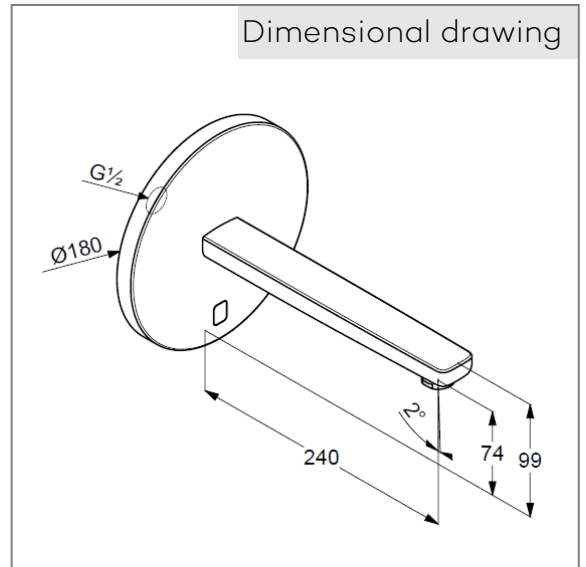

Technical Data

KLUDI ZENTA
electronic controlled basin mixer
pre- installation set
240 mm

Ref.:
3840305

Finishes:
05 chrome

Product description
Manufacturer KLUDI GmbH & Co. KG
Typ: KLUDI ZENTA
Electronic controlled basin mixer
Ref.: 3840305
electronic controlled basin mixer
6V battery or 230V main adapter
trim set without pre-installation set
pre installation set KLUDI Art. Nr. 38003 and 38004
for cold water or mixed water
optical object registration
Aerator, S-Pointer M24
flow rate at 3 bar = 5 l/ min.
activation optoelectrical
maximum water run- time ca. 1 minute
safety class IP65
Hygienic flushing

Product picture

Dimensional drawing

Flow rate diagram