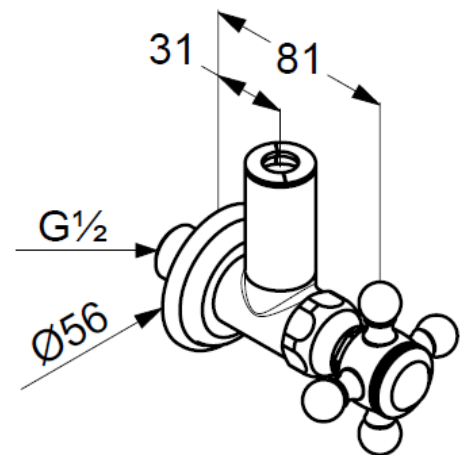

Technical Data

KLUDI 1926
Angle Valve
DN 15

Ref:
518430520

Finishes:
05 chrom

Product description
Manufacturer KLUDI GmbH & Co. KG
Typ: KLUDI 1926
Angle valve
Ref.: 518430520
Angle valve DN 15
wall mounted
cross handle, metal
ceramic headparts 90°
connection 1/2"
with push-on rosette Ø 56 mm
marking neutral

Product picture

Dimensional drawing

Flow rate diagram