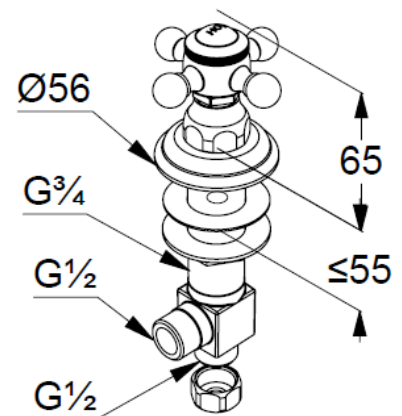

## Technical Data

KLUDI 1926  
Side valve  
DN 15

Ref:  
518174520

Finishes:  
45 gold plated 23 carat

Product description  
Manufacturer KLUDI GmbH & Co. KG  
Typ: KLUDI 1926  
Side valve DN 15  
Ref.: 518174520  
side valve DN 15  
stand assembly  
cross handle, metal  
ceramic headparts 180°  
connection 1/2"  
shank-fixing  
marking hot

Product picture

Dimensional drawing

Flow rate diagram